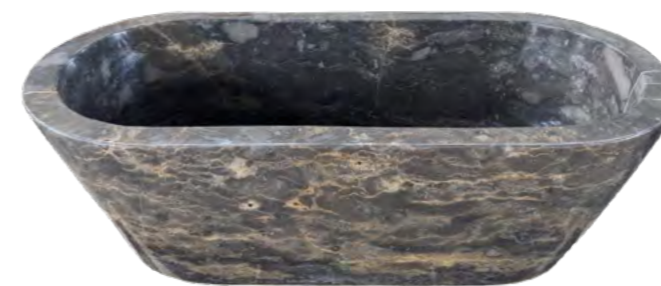

BANHEIRA
VULCÂNICA

AS 09 | 55 X 75 X 170 cm