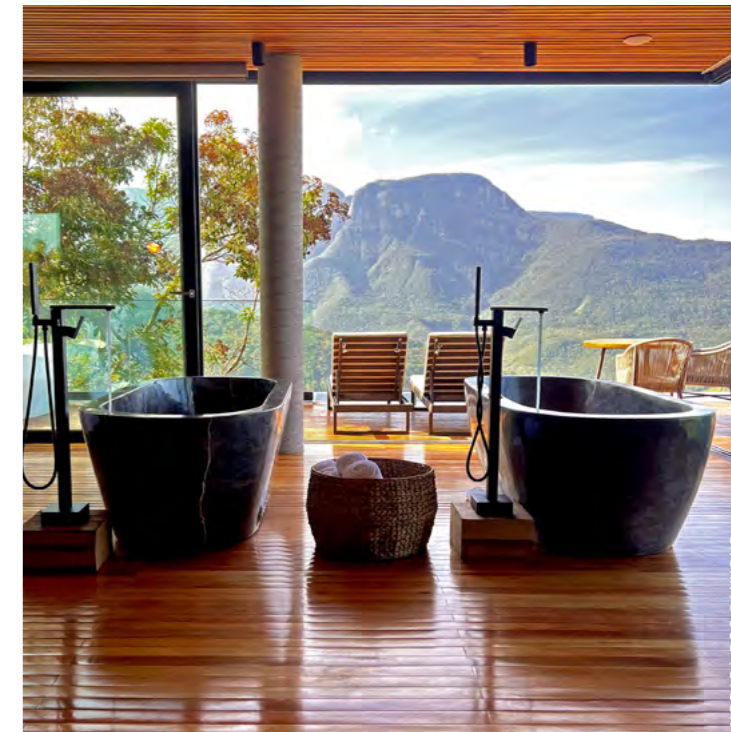

SINK ROUND

MARIANE FRITZSCHE ARQUITETURA. FOTO: DENNYS MANSKE

SINK SHAPE

SINK
ROUND

AS 03 | 40 a 55 X 20 cm

SINK
SHAPE

AS 04 | 40 a 55 X 20 cm

MORADA DOS CANYONS